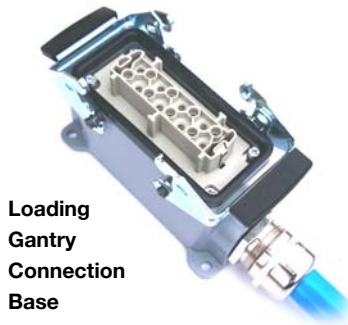

# NEW Heavy Duty Cost Effective Quick Release Connection Solution

For safe and reliable rack to vehicle connection

## Featuring Dynacheck® – Automatic and Continuous Self-Checking Circuitry

### DESCRIPTION

Scully is introducing its next generation quick release connection solution for connections between the Intellitrol overfill prevention and ground verification control monitor on the loading gantry/skid and the vehicle socket.

This solution requires no Sculcon junction box, therefore provides a significant cost saving for our customers.

The connector base is simply mounted to the loading gantry/skid and the 10 core IS cable from the Intellitrol unit is terminated directly. The poly plug cable assembly is supplied pre fitted with the mating connector for a quick, easy, and reliable connection.